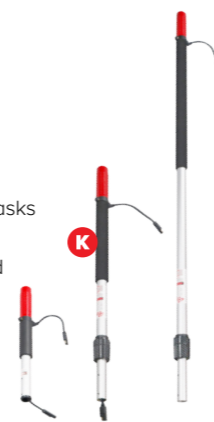

MotorScrubber Stair Riser

CODE: MS1048
Ever have trouble cleaning stairs? This tool is perfect for corridor cleaning, skirting / base boards and stairs.

MotorScrubber Harness Complete

CODE: MS3114C
The harness complete gives you total portability allowing you the freedom to clean anywhere. Need to work longer than 4 hours? Buy a spare for 8 hour runtime.

MotorScrubber Handles

We have three size handles to tackle any job; A solid handle at 15 inches ideal for close range tasks like mirror and surface cleaning. An extendible medium handle, from 30-60 inches, for floor and wall cleaning and an extendible long handle, 50-100 inches, for out of reach places.

SHORT HANDLE 15 INCHES: MS3003-15
MEDIUM HANDLE 30-60 INCHES: MS3003-30
LONG HANDLE 50-100 INCHES: MS3003-45

Splash-Guard Kit

The splash-guard system lets you keep water, cleaning solution and soap spray right where you want it.